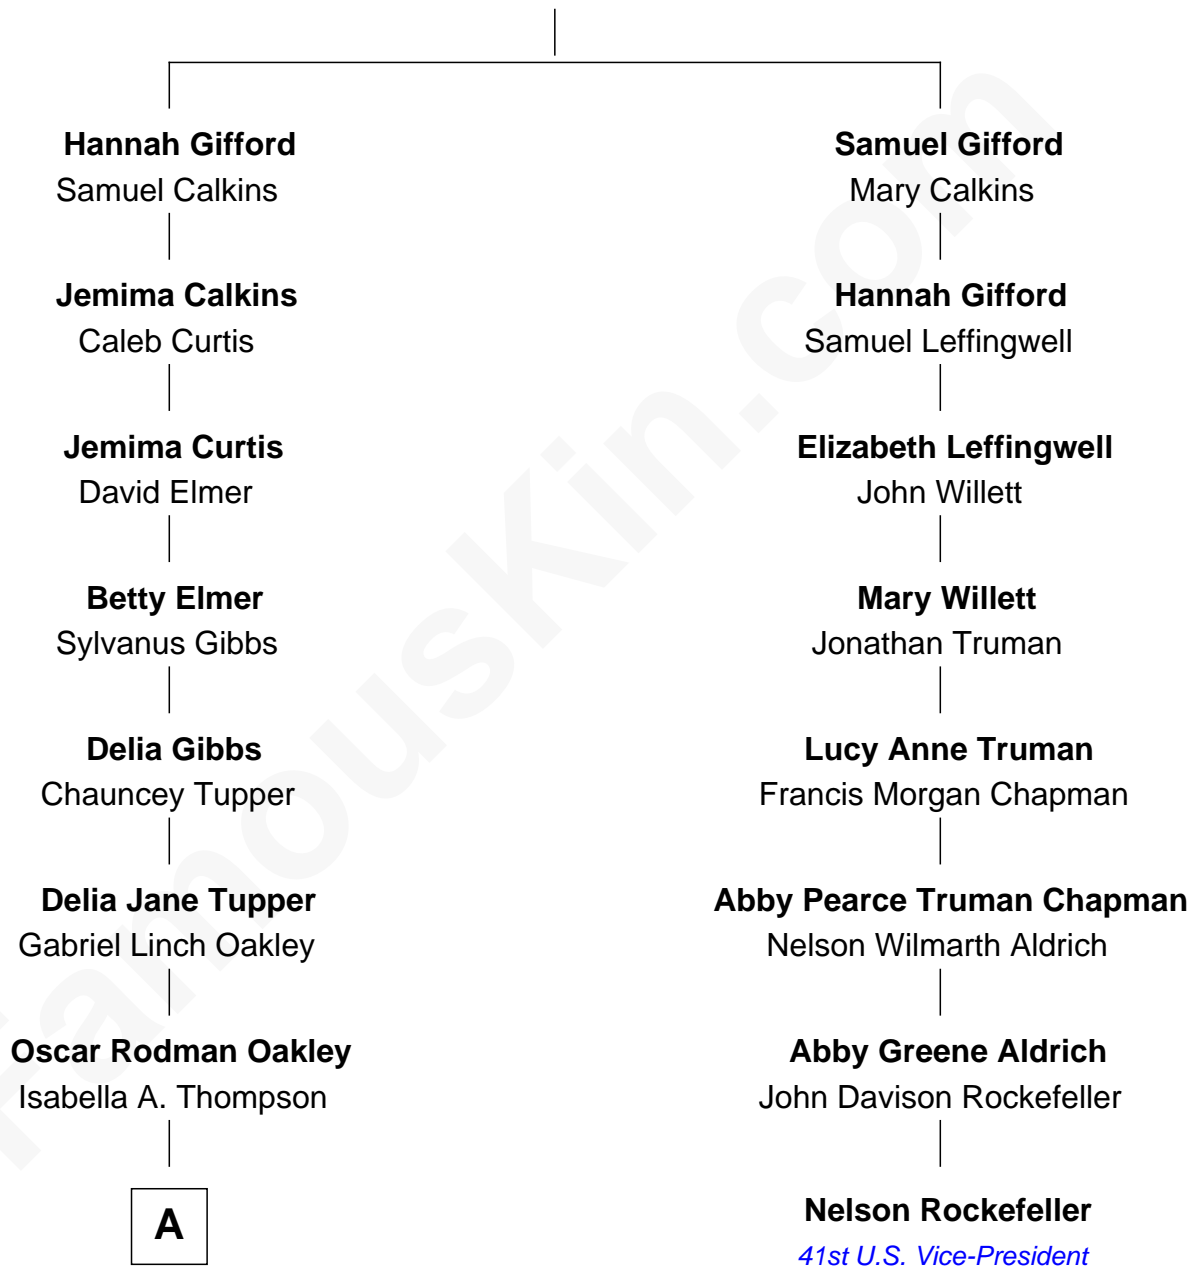

FamousKin.com Relationship Chart of

Bill Gates

Founder of Microsoft

7th cousin 3 times removed of

Nelson Rockefeller

41st U.S. Vice-President

Stephen Gifford

Hannah Gore

A

—
Belle Oakley

James W. Maxwell

—
James Willard Maxwell

Adelle Thompson

—
Mary A. Maxwell

William Henry Gates

—
Bill Gates

Founder of Microsoft